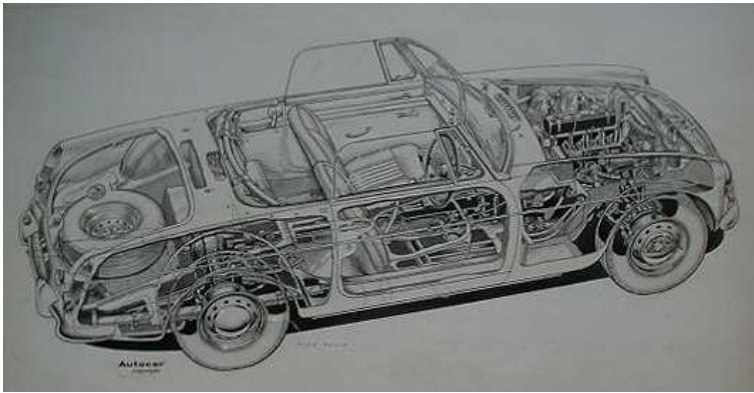

ELLIS R M (DICK)

Working 1950's – 1980's

Cutaway artist who worked for The Autocar magazine. Did some excellent colour art.

MGB cutaway 1963

Austin 7 used The Autocar 8th February 1973