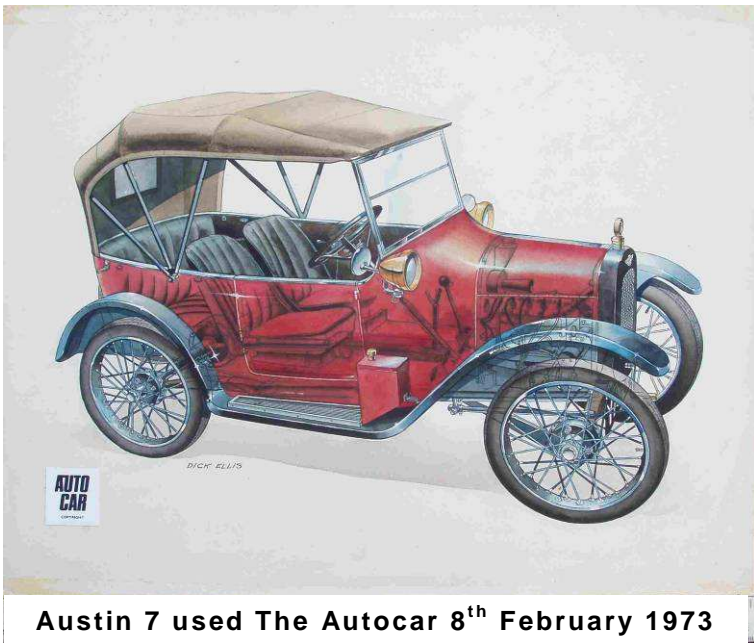

ELLIS R M (DICK)

Working 1950's – 1980's

Cutaway artist who worked for The Autocar magazine. Did some excellent colour art.

MGB cutaway 1963

Austin 7 used The Autocar 8th February 1973