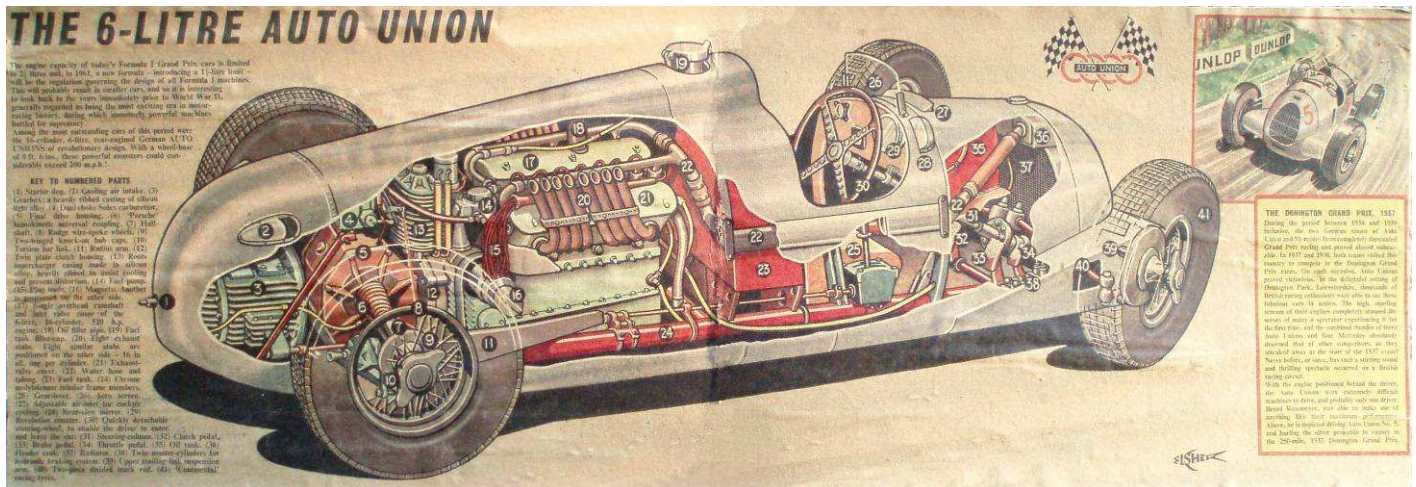

# WALKDEN FISHER

1913 - 1979

Eagle Comic centre spread – 1937 Auto Union Grand Prix Car Image courtesy of Malcolm Jeal

He was associated with The Eagle comic for ten years (1949 – 1958) where he drew several strips also some superb cutaways including motor vehicles. He was also a pioneer slot-car racer and Art Editor of Model Car magazine. He also contributed freelance illustrations for many brochures and advertisements. Walkden Fisher signed his work with a distinctive fish incorporating his name. For a fuller biography see the excellent reference by Bear Alley below.