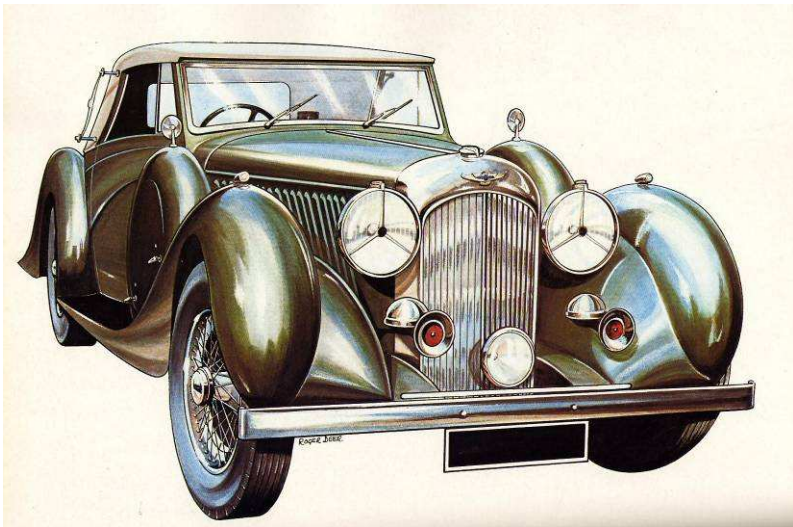

ROGER DEER

Working 1970's

Motoring illustrator did some work for Thoroughbred and Classic Cars magazine in the 1970's.

Mercedes Model S36/220 hp

Lagonda V12