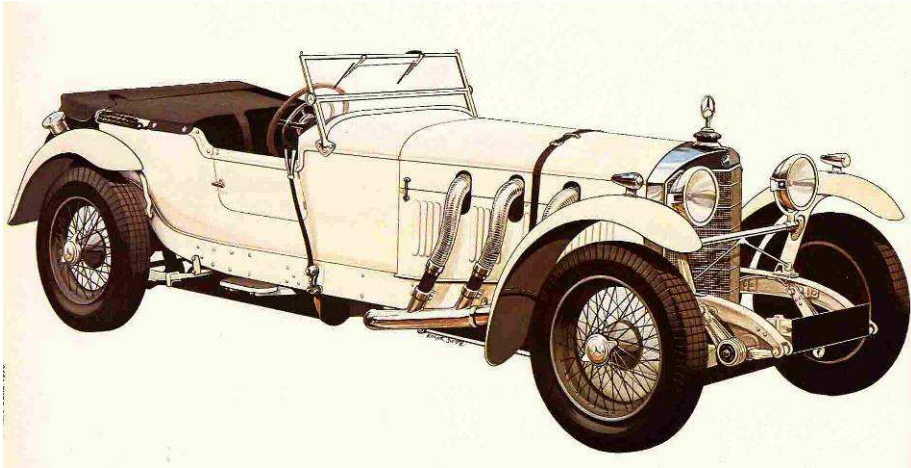

ROGER DEER

Working 1970's

Motoring illustrator did some work for Thoroughbred and Classic Cars magazine in the 1970's.

Mercedes Model S36/220 hp

Lagonda V12