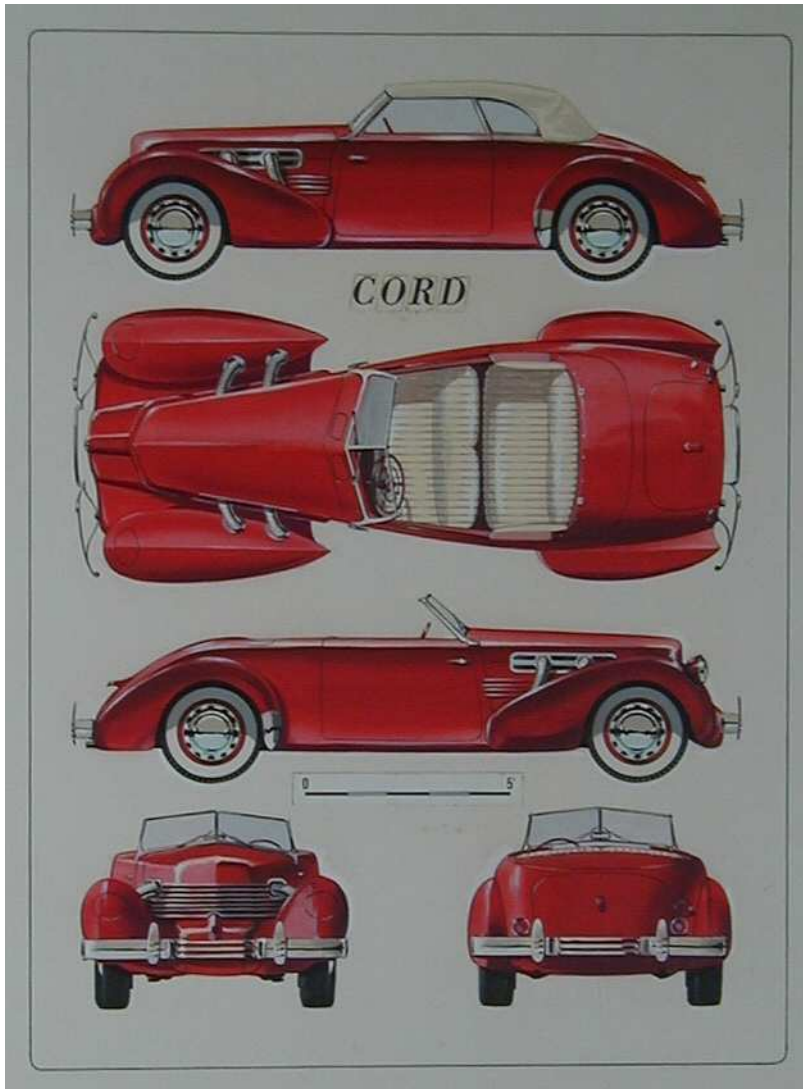

J DUNSCOMBE

Working 1960's

Technical artist for the Profile series #6 Duisenberg, #25 De Dion, #35 Cord.

Art for Cord Profile