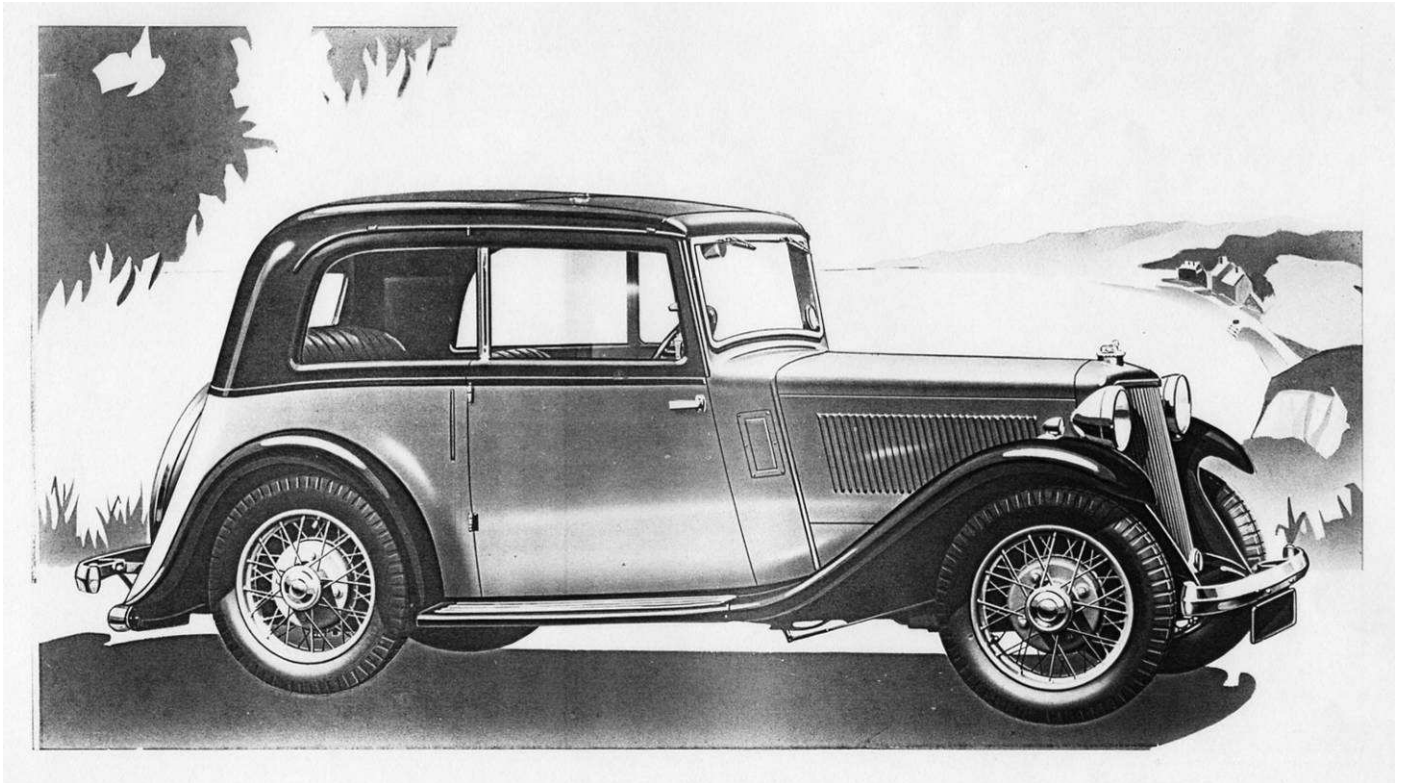

A F GREENAWAY

Working 1930's

1936 Armstrong Siddeley 12hp Sports saloon, B & W airbrush and gouache,

Commercial artist who produced the advertising material for motor manufacturers. A small archive of his work was sold by Sotheby's in 1992. None of the gouache paintings were signed other than some had his name on the reverse. The archive included full colour "mock-up" sales brochures for Wolseley and Humber cars circa 1938 and other material for Armstrong Siddeley, Morris and Singer.