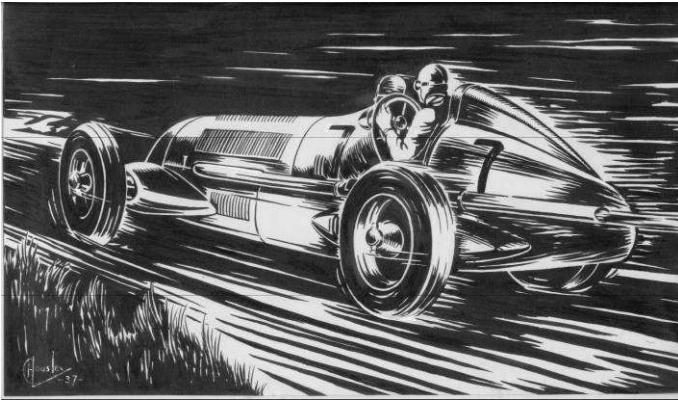

C HOUSLEY

Working 1930's

Strong black and white artist who contributed to Speed magazine from June 1937 onwards.

G P Mercedes 1937

Scrapboard illustration of ERA