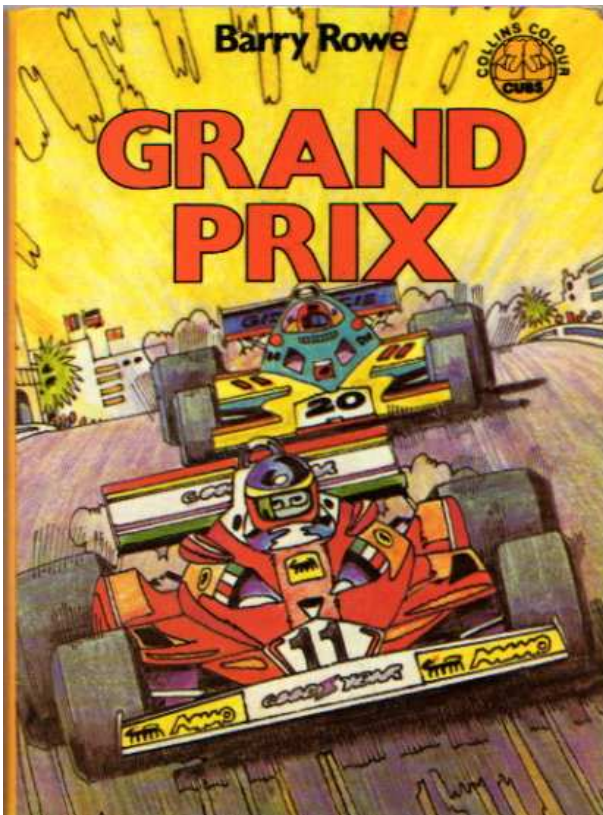

BARRY ROWE

1938 -

Former commercial artist who produced work for manufacturers and the Racing Car Show in the 1960's, now produces fine art of high quality. Exhibited at many venues both in the UK and overseas. Did cover designs for Autocourse publications in early 1960's. Poster designs for Triumph Stag etc in 1970's. Book of his art published in 2006. Member of Automotive Fine Arts Society.