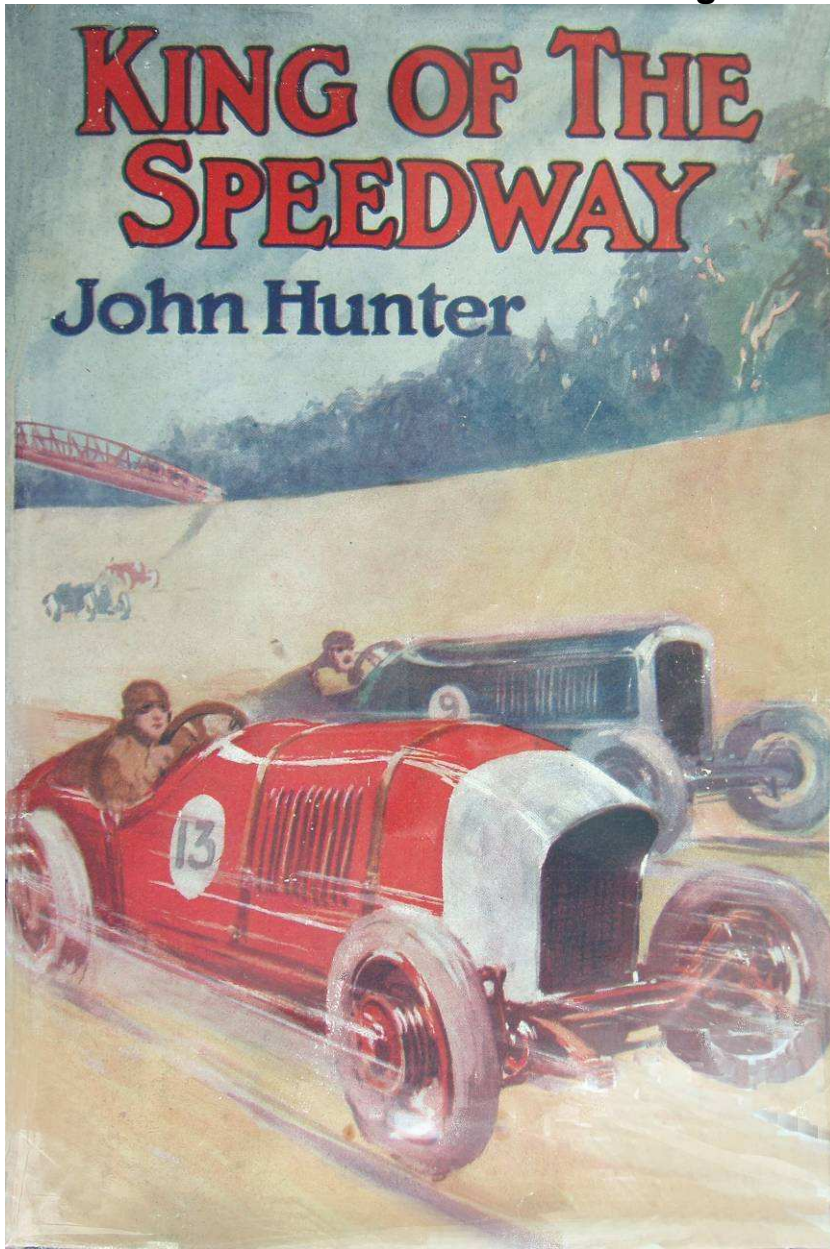

W F WIGHTMAN

Working 1920's

Illustrated colour and B&W
in book King Of The
Speedway

FURTHER REFERENCE

KING OF THE SPEEDWAY
by John Hunter published
Cassell 1927

Dust cover design Image courtesy of Tom Brierley