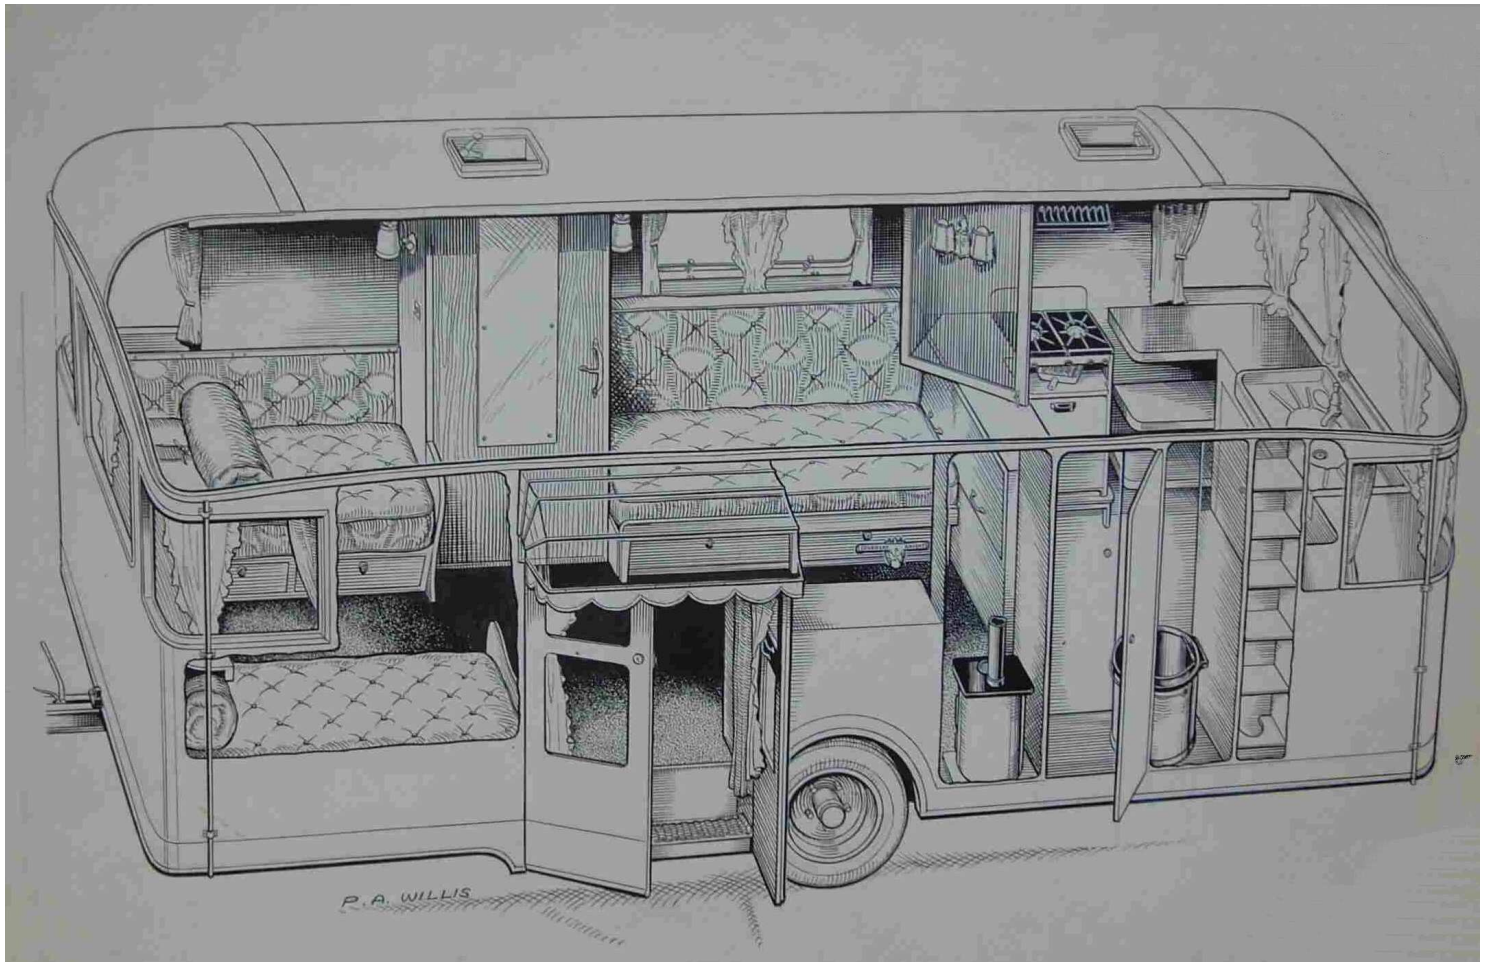

P A WILLIS

Working 1950's

Cutaway artist, view of Coventry Steel Caravan drawn for The Autocar magazine dated 30th October 1953. (Re-used on 10th December 1973 in The Autocar)